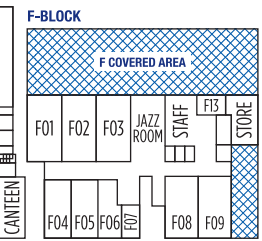

MANSFIELD STATE HIGH SCHOOL

QUALITY LEARNING IN A CARING ENVIRONMENT

SPORTS HALL

- Ground Level
- First Level
- Second Level
- Carpark
- Shade Structures
- Covered Walkways
- Open Walkways

J-BLOCK

P-BLOCK

SCIENCE ANNEXES

OVAL

HAM ROAD

SC-BLOCK

STUDENT SERVICES

B-BLOCK

A-BLOCK

H-BLOCK

G-BLOCK

CARPARK

PUMP ROOM

C-BLOCK

BROADWATER ROAD