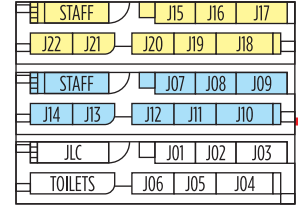

MANSFIELD STATE HIGH SCHOOL

QUALITY LEARNING IN A CARING ENVIRONMENT

SPORTS HALL

- Ground Level
- First Level
- Second Level
- Carpark
- Shade Structures
- Covered Walkways
- Open Walkways

J-BLOCK

P-BLOCK

SCIENCE ANNEXES

OVAL

HAM ROAD

SC-BLOCK

STUDENT SERVICES

B-BLOCK

A-BLOCK

H-BLOCK

G-BLOCK

CARPARK

PUMP ROOM

C-BLOCK

BROADWATER ROAD