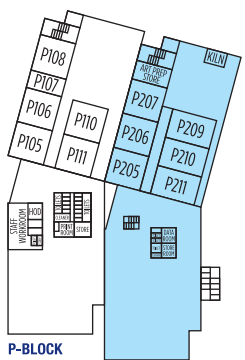

MANSFIELD STATE HIGH SCHOOL

QUALITY LEARNING IN A CARING ENVIRONMENT

SPORTS HALL

- Ground Level
- First Level
- Second Level
- Carpark
- Shade Structures
- Covered Walkways
- Open Walkways

J-BLOCK

P-BLOCK

SCIENCE ANNEXES

OVAL

HAM ROAD

SC-BLOCK

STUDENT SERVICES

B-BLOCK

A-BLOCK

H-BLOCK

G-BLOCK

CARPARK

PUMP ROOM

C-BLOCK

BROADWATER ROAD