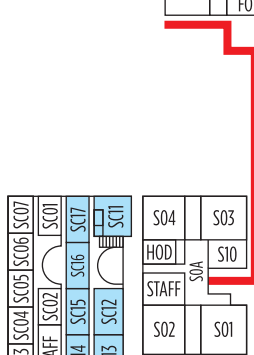

MANSFIELD STATE HIGH SCHOOL

QUALITY LEARNING IN A CARING ENVIRONMENT

SPORTS HALL

- Ground Level
- First Level
- Second Level
- Carpark
- Shade Structures
- Covered Walkways
- Open Walkways

J-BLOCK

P-BLOCK

SCIENCE ANNEXES

OVAL

HAM ROAD

SC-BLOCK

STUDENT SERVICES

B-BLOCK

A-BLOCK

H-BLOCK

G-BLOCK

CARPARK

PUMP ROOM

C-BLOCK

BROADWATER ROAD