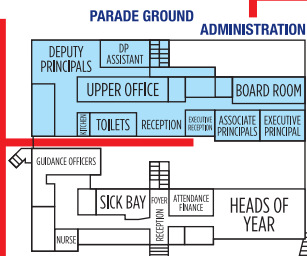

MANSFIELD STATE HIGH SCHOOL

QUALITY LEARNING IN A CARING ENVIRONMENT

SPORTS HALL

- Ground Level
- First Level
- Second Level
- Carpark
- Shade Structures
- Covered Walkways
- Open Walkways

J-BLOCK

P-BLOCK

SCIENCE ANNEXES

OVAL

HAM ROAD

SC-BLOCK

STUDENT SERVICES

B-BLOCK

A-BLOCK

H-BLOCK

G-BLOCK